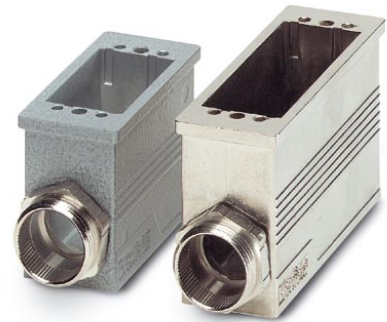

## VC-MEMV-K3

Order No.: 1884500

The illustration shows versions, powder-coated and EMC-coated coupling housing

<http://eshop.phoenixcontact.de/phoenix/treeViewClick.do?UID=1884500>

Coupling housing, made of metal, EMC-coated type 3, number of modules 4, cable screw connection Pg21

Height	58 mm
Number of module slots	4
Housing material	Zinc die-cast
Housing surface material	Nickel-plated
Seal material	EPDM, conductive
Ambient temperature (operation)	-40 °C ... 125 °C