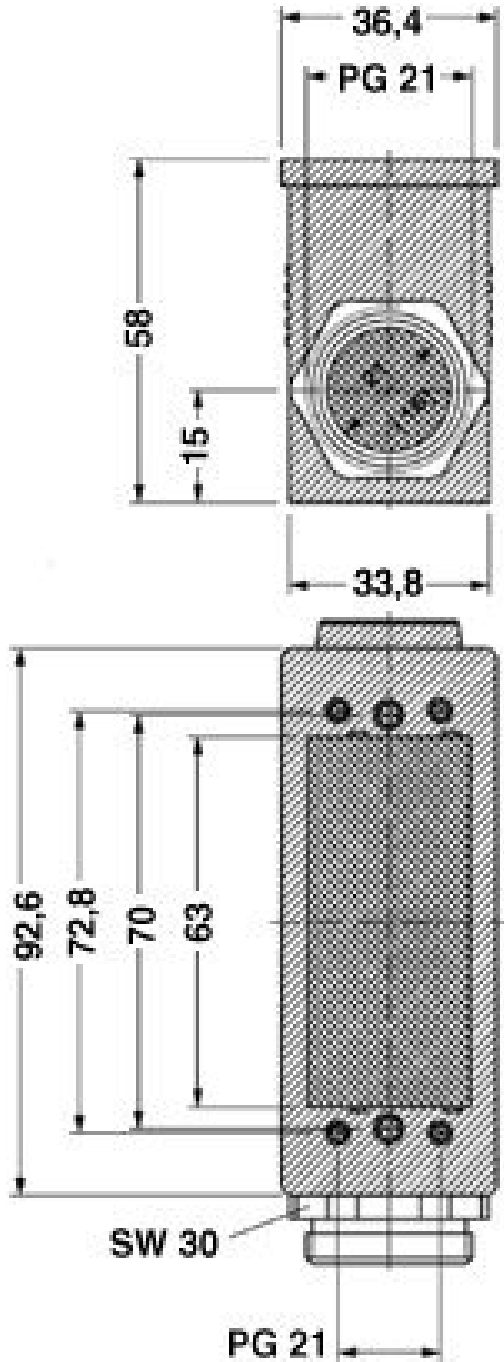

Drawings

Dimensioned drawing